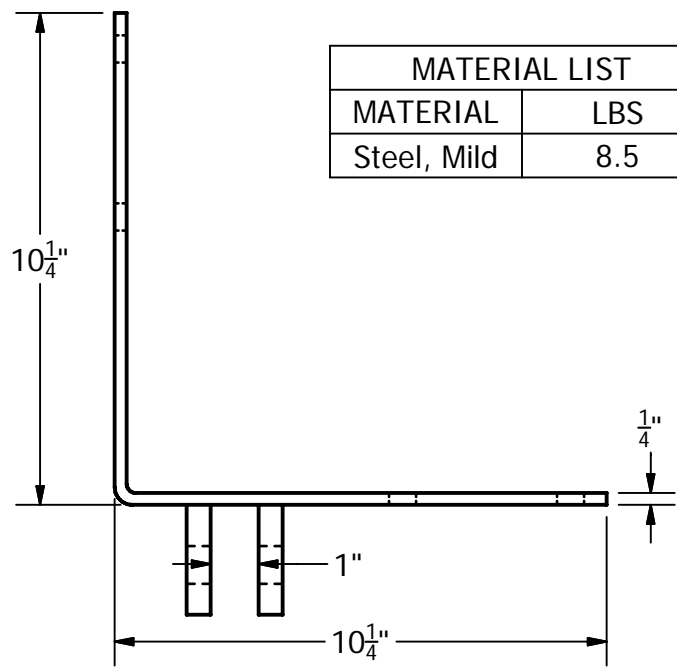

**DETAIL A
SCALE 1 / 2**

MATERIAL LIST	
MATERIAL	LBS
Steel, Mild	8.5

VISIT US ON THE WEB AT WWW.MERCOMARINE.COM

ALL DRAWINGS AND DETAILS ARE PROPERTY OF MERCOR INC. DO NOT COPY

MERCO MARINE
 60 MERCOR ROAD
 WELLSBURG, WV 26070
 PHONE: (800)396-3726
 FAX: (304)737-3008

TITLE:	H-OCF.idw
DATE:	May-18-09 2:15pm

SCALE:	
DRAWN BY:	D .OTTO
APRVD BY:	