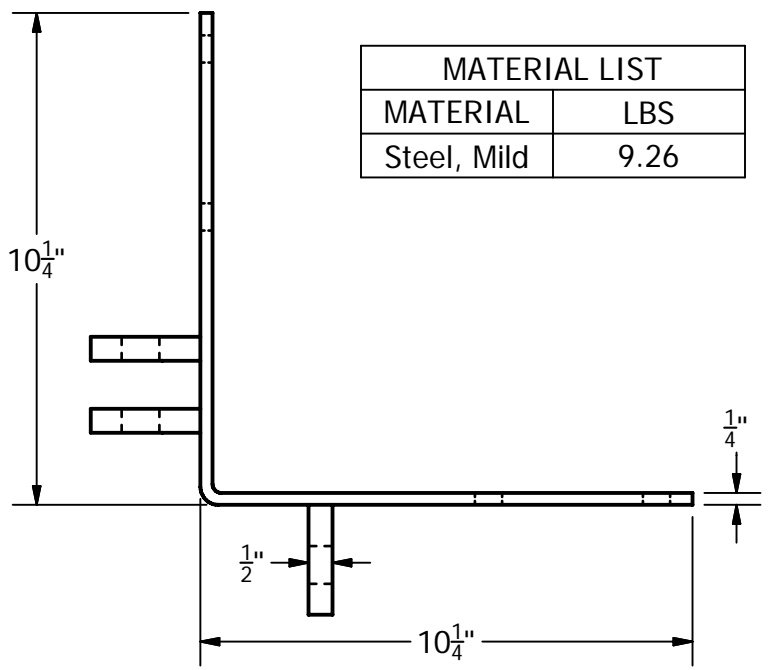

MATERIAL LIST	
MATERIAL	LBS
Steel, Mild	9.26

VISIT US ON THE WEB AT WWW.MERCOMARINE.COM

ALL DRAWINGS AND DETAILS ARE PROPERTY OF MERCO INC. DO NOT COPY

MERCO MARINE
 60 MERCO ROAD
 WELLSBURG, WV 26070
 PHONE: (800)396-3726
 FAX: (304)737-3008

TITLE:	H-OCFM.idw	SCALE:	3" = 1'-0"
DATE:	May-18-09 10:41am	DRAWN BY:	D .OTTO
		APRVD BY:	J. MERIWETHER