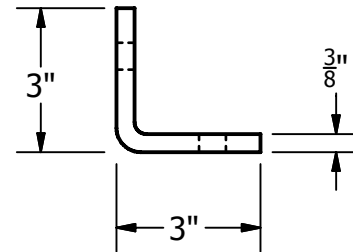

MATERIAL LIST (EST.)	
MATERIAL	LBS
Steel, Mild	4.57