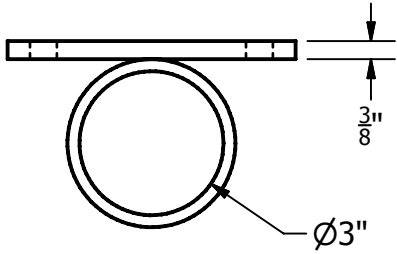

MATERIAL LIST (EST.)	
MATERIAL	LBS
Steel, Mild	12.22