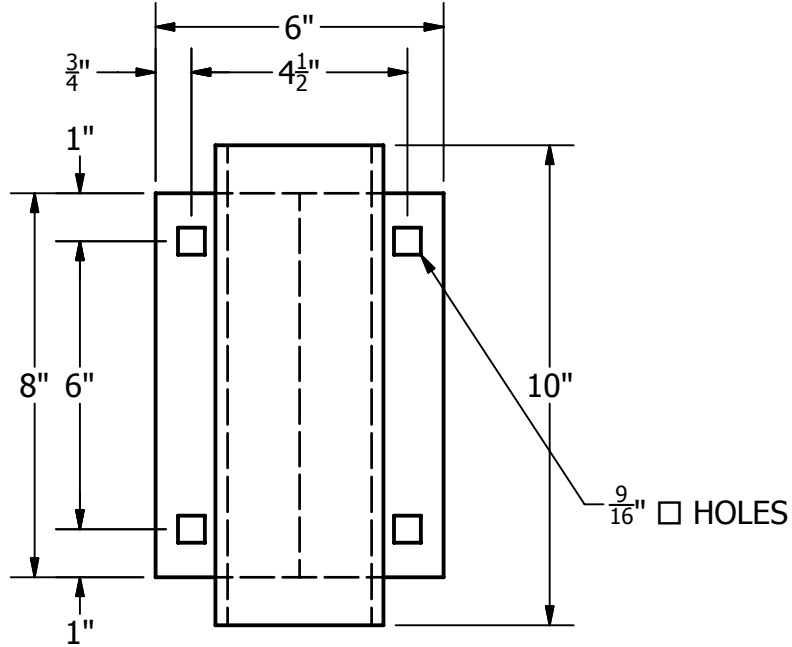

MATERIAL LIST (EST.)	
MATERIAL	LBS
Steel, Mild	12.22