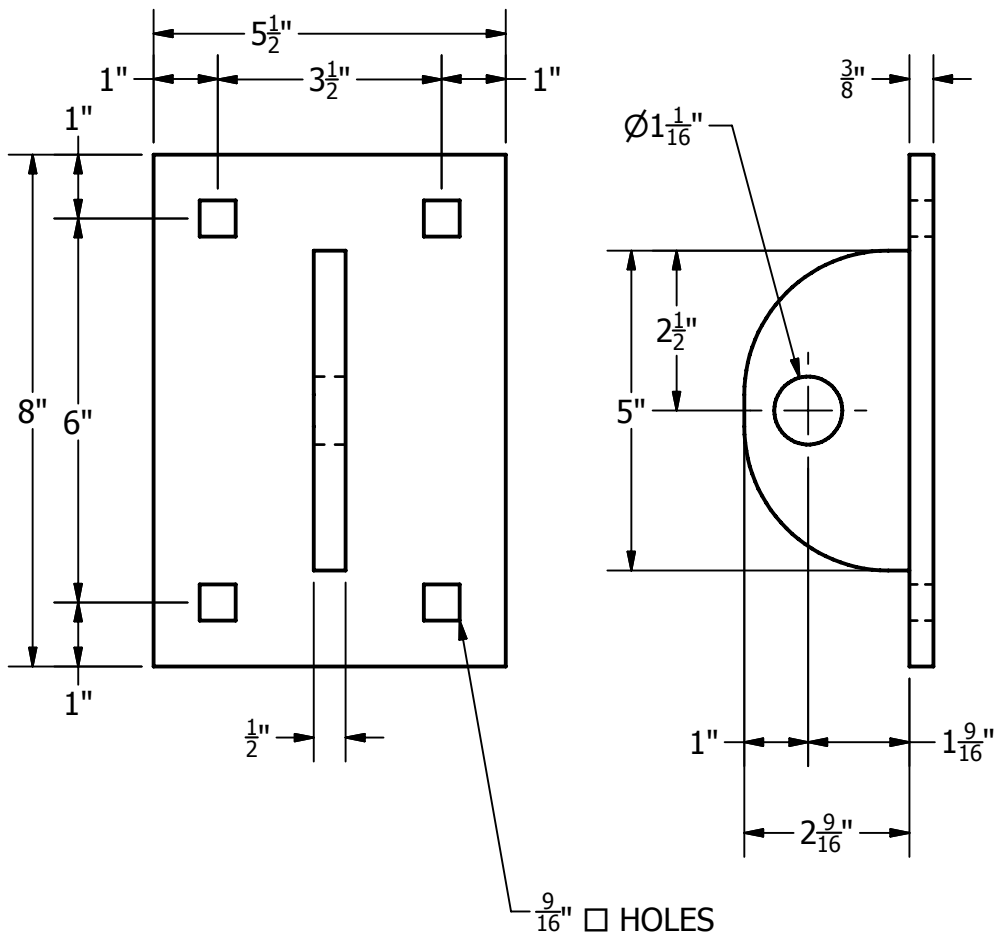

MATERIAL LIST (EST.)	
MATERIAL	LBS
Steel, Mild	4.55
Steel, Mild	1.4

VISIT US ON THE WEB AT WWW.MERCOMARINE.COM

ALL DRAWINGS AND DETAILS ARE PROPERTY OF MERCO INC. DO NOT COPY

MERCO MARINE
 60 MERCO ROAD
 WELLSBURG, WV 26070
 PHONE: (800)396-3726
 FAX: (304)737-3008

TITLE:	HD-SM.idw
DATE:	Dec-29-09 2:45pm

SCALE:	1/3
DRAWN BY:	D .OTTO
APRVD BY:	J. MERIWETHER