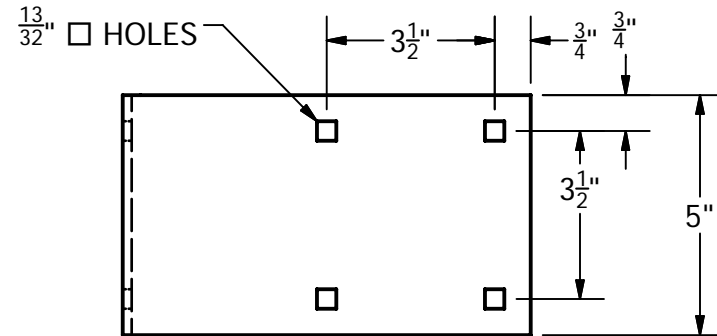

VISIT US ON THE WEB AT WWW.MERCOMARINE.COM

ALL DRAWINGS AND DETAILS ARE PROPERTY OF MERCO INC. DO NOT COPY

MERCO MARINE
60 MERCO ROAD
WELLSBURG, WV 26070
PHONE: (800)396-3726
FAX: (304)737-3008

TITLE:	HL-OCE.idw	SCALE:	3" = 1'-0"
DATE:	May-18-09 1:36pm	DRAWN BY:	D .OTTO
		APRVD BY:	J. MERIWETHER