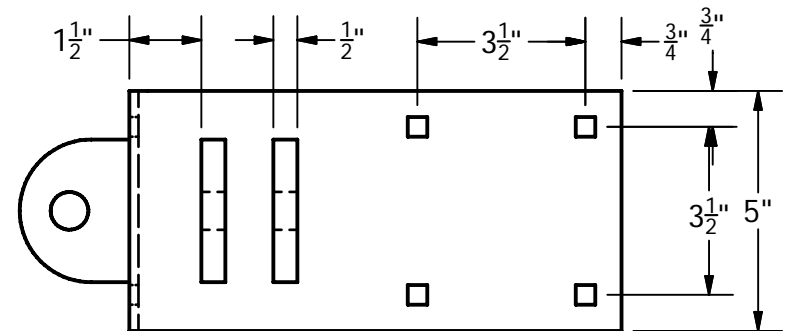

VISIT US ON THE WEB AT WWW.MERCOMARINE.COM

ALL DRAWINGS AND DETAILS ARE PROPERTY OF MERCO INC. DO NOT COPY

MERCO MARINE
60 MERCO ROAD
WELLSBURG, WV 26070
PHONE: (800)396-3726
FAX: (304)737-3008

TITLE:	HL-OCFF.idw	SCALE:	3" = 1'-0"
DATE:	May-18-09 10:33am	DRAWN BY:	D .OTTO
		APRVD BY:	J. MERIWETHER