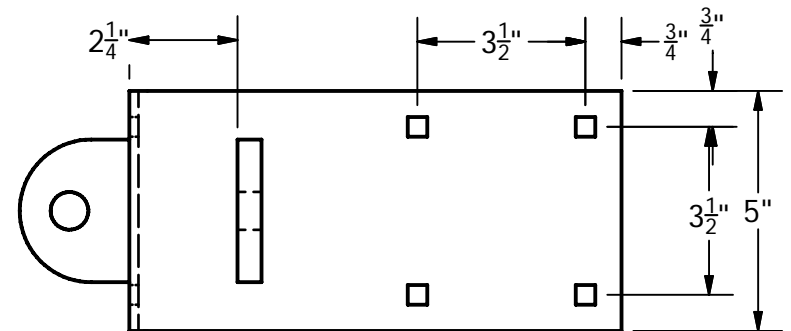

VISIT US ON THE WEB AT WWW.MERCOMARINE.COM

ALL DRAWINGS AND DETAILS ARE PROPERTY OF MERCOR INC. DO NOT COPY

MERCO MARINE
60 MERCOR ROAD
WELLSBURG, WV 26070
PHONE: (800)396-3726
FAX: (304)737-3008

TITLE:	HL-OCFM.idw	SCALE:	3" = 1'-0"
DATE:	May-18-09 10:43am	DRAWN BY:	D .OTTO
		APRVD BY:	J. MERIWETHER