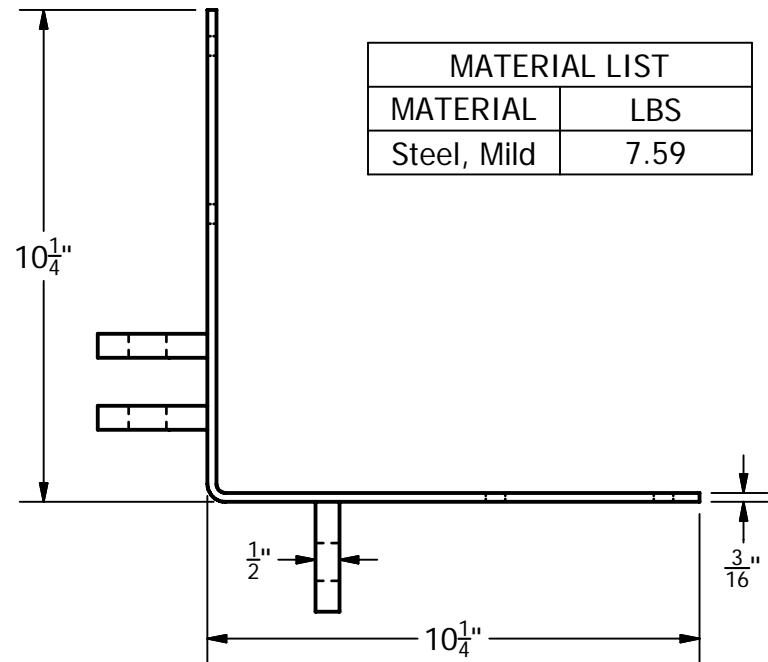

VISIT US ON THE WEB AT WWW.MERCOMARINE.COM

ALL DRAWINGS AND DETAILS ARE PROPERTY OF MERCOR INC. DO NOT COPY

MERCO MARINE
60 MERCOR ROAD
WELLSBURG, WV 26070
PHONE: (800)396-3726
FAX: (304)737-3008

TITLE:	HL-OCFM.idw	SCALE:	3" = 1'-0"
DATE:	May-18-09 10:43am	DRAWN BY:	D .OTTO
		APRVD BY:	J. MERIWETHER