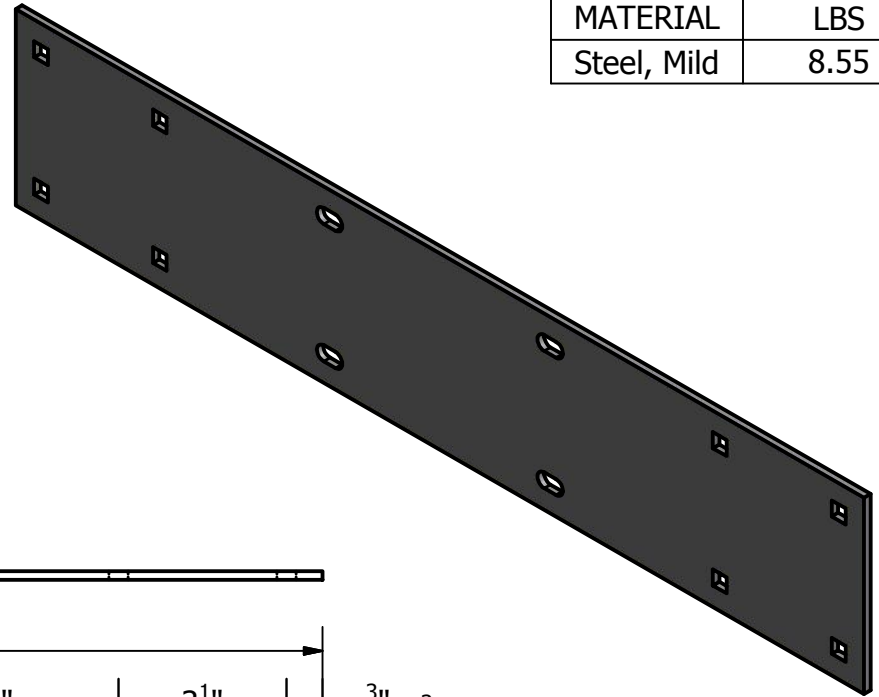

NOTE: HL-SP COMES IN A PAIR (x2 PIECES) OF TWO SPLICE PLATES. THE CODE FOR ONE SPLICE PLATE IS H-SP1.

MATERIAL LIST (EST.)	
MATERIAL	LBS
Steel, Mild	8.55

VISIT US ON THE WEB AT WWW.MERCOMARINE.COM

ALL DRAWINGS AND DETAILS ARE PROPERTY OF MERCO INC. DO NOT COPY