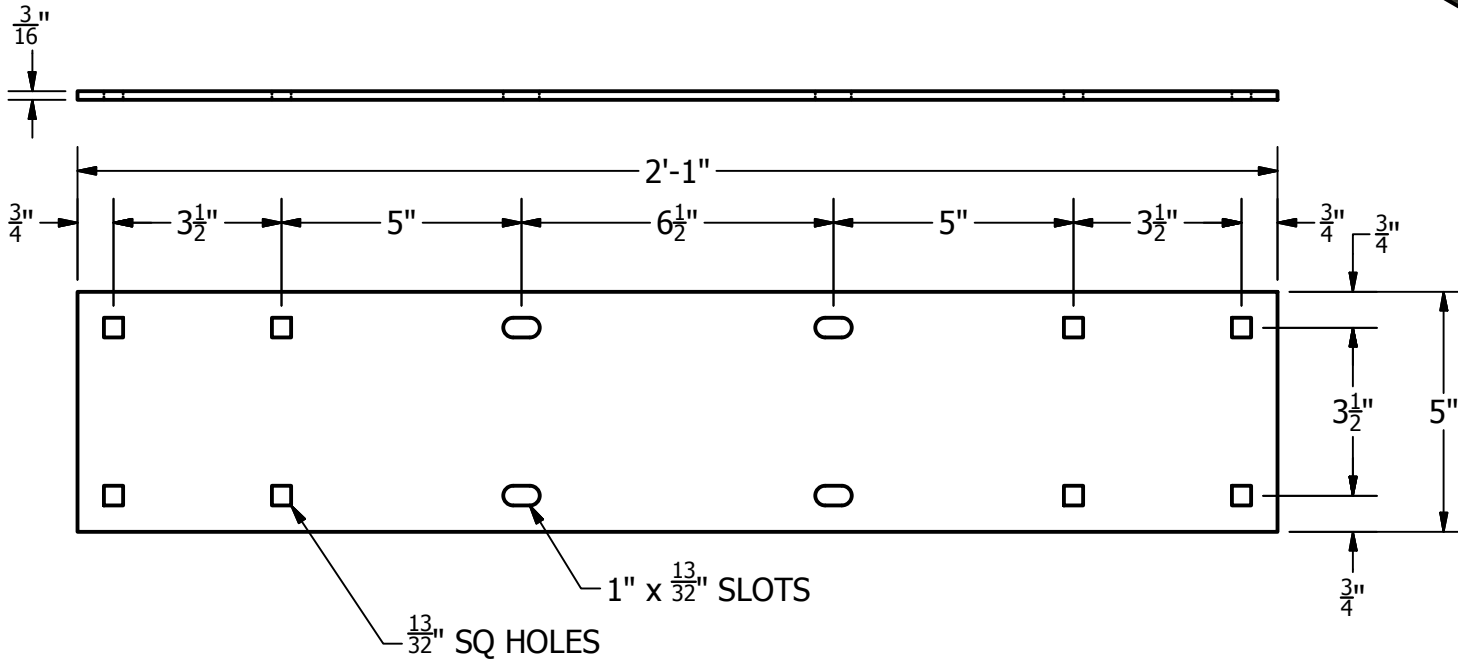

NOTE: HL-SP COMES IN A PAIR (x2 PIECES) OF TWO SPLICE PLATES. THE CODE FOR ONE SPLICE PLATE IS H-SP1.

MATERIAL LIST (EST.)	
MATERIAL	LBS
Steel, Mild	8.55

VISIT US ON THE WEB AT WWW.MERCOMARINE.COM

ALL DRAWINGS AND DETAILS ARE PROPERTY OF MERCO INC. DO NOT COPY

MERCO MARINE
 60 MERCO ROAD
 WELLSBURG, WV 26070
 PHONE: (800)396-3726
 FAX: (304)737-3008

TITLE:	HL-SP.idw
DATE:	Jan-23-13 7:50am

SCALE:	3" = 1'-0"
DRAWN BY:	D .OTTO
APRVD BY:	J. MERIWETHER