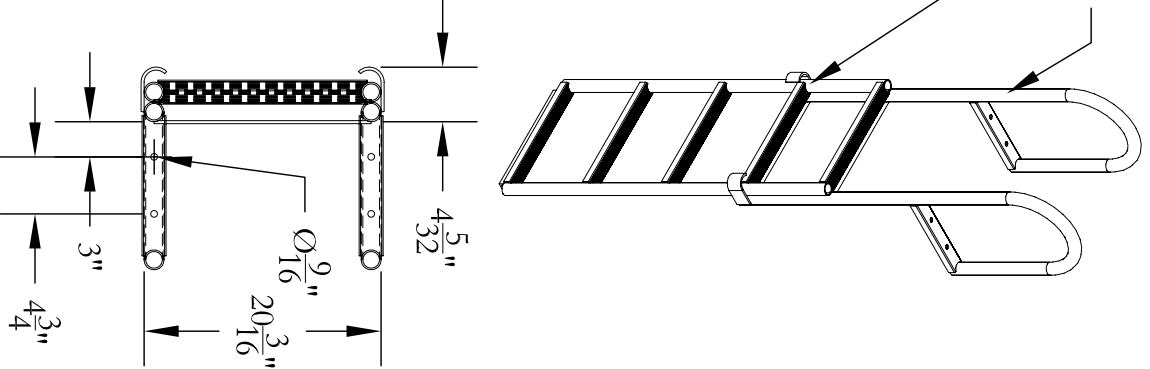

1-1/4" SCH 40
ALUMINUM PIPE
1-1/2" SCH 40
ALUMINUM PIPE

VIEW IN UP POSITION

MERCO MARINE
60 MERCO ROAD
WELLSBURG, WV 26070
PHONE: (800) 396-3726
FAX: (304) 737-3008

VISIT US ON THE WEB AT WWW.MERCOMARINE.COM

ALL DRAWINGS AND DETAILS ARE PROPERTY OF MERCO MARINE DO NOT COPY

TITLE:	L-511		
SCALE:	3/4" = 1'-0"		
DRAWN BY:	DAN OTTO		
APPROVED BY:	J. MERIWETHER		
PRINT DATE:	6/1/10	5:33 PM	5/27/10
CREATED DATE:	5/27/10		