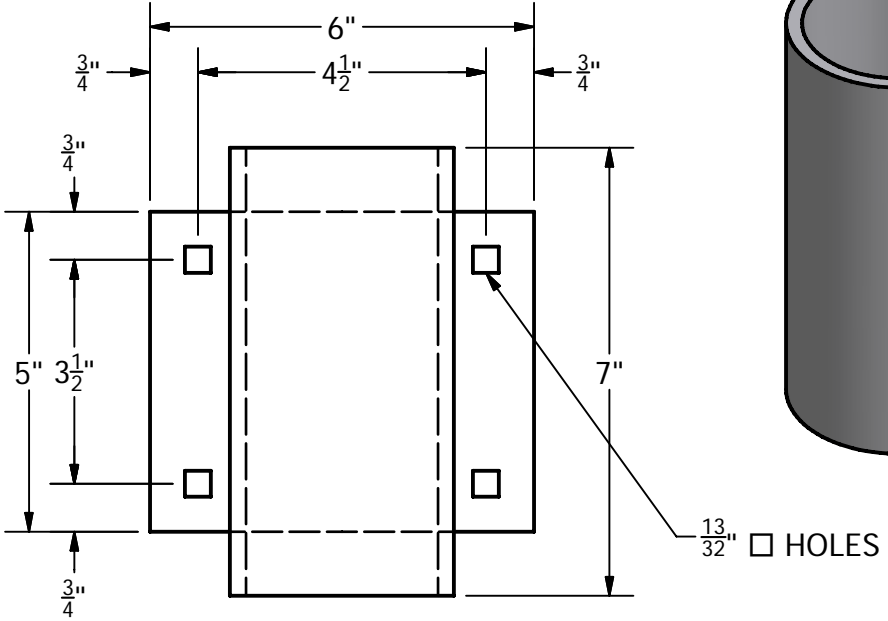

MATERIAL LIST (EST.)	
MATERIAL	LBS
Steel, Mild	6.64

MERCO MARINE
60 MERCO ROAD
WELLSBURG, WV 26070
PHONE: (800)396-3726
FAX: (304)737-3008

VISIT US ON THE WEB AT WWW.MERCOMARINE.COM

ALL DRAWINGS AND DETAILS ARE PROPERTY OF MERCO INC. DO NOT COPY

TITLE:	PL-3.idw	SCALE:	1/3
DATE:	May-18-09 4:02pm	DRAWN BY:	D .OTTO
		APRVD BY:	J. MERIWETHER